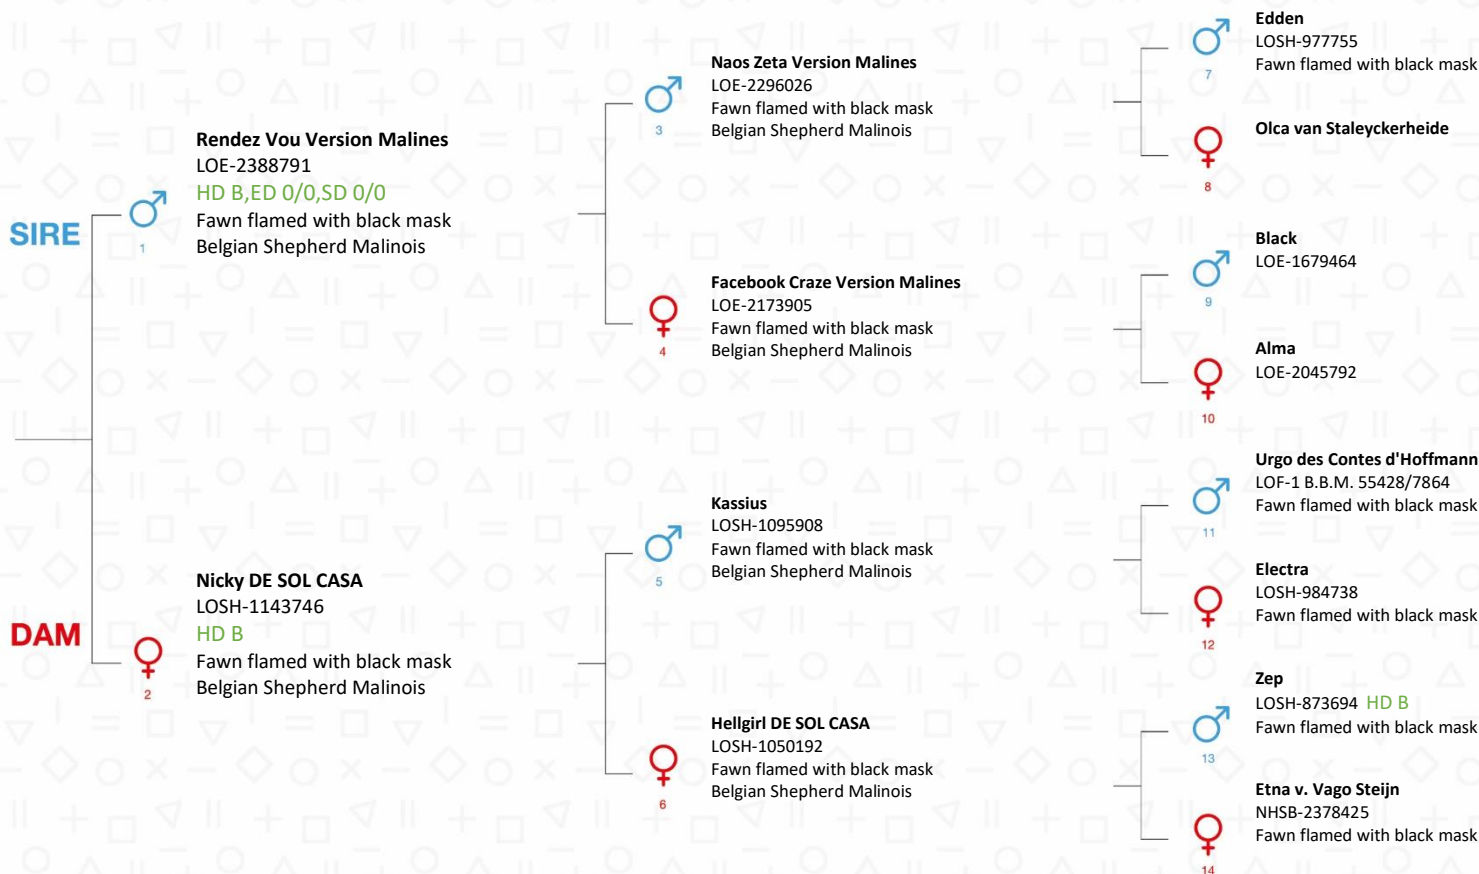

**Toxic Beast DE  
SOL CASA**  
LOSH : **1310631**

Breed: Belgian Shepherd Malinois  
Microchip: 967000010178394  
Color: Fawn flamed with black mask  
Sex: Male  
Date of birth: 23/05/2020  
Breeder(s): Ruperti Pascale

**Owner(s)**

Ballings Angelo 58 Reyndersstraat, 3660  
OPGLABBEEK, Belgium

Ruperti Pascale 58 Reyndersstraat, 3660  
OPGLABBEEK, Belgium

**Nature of tail at birth**

FULL

**Health test(s) of the dog**

Certified as accurate on 01/10/2021